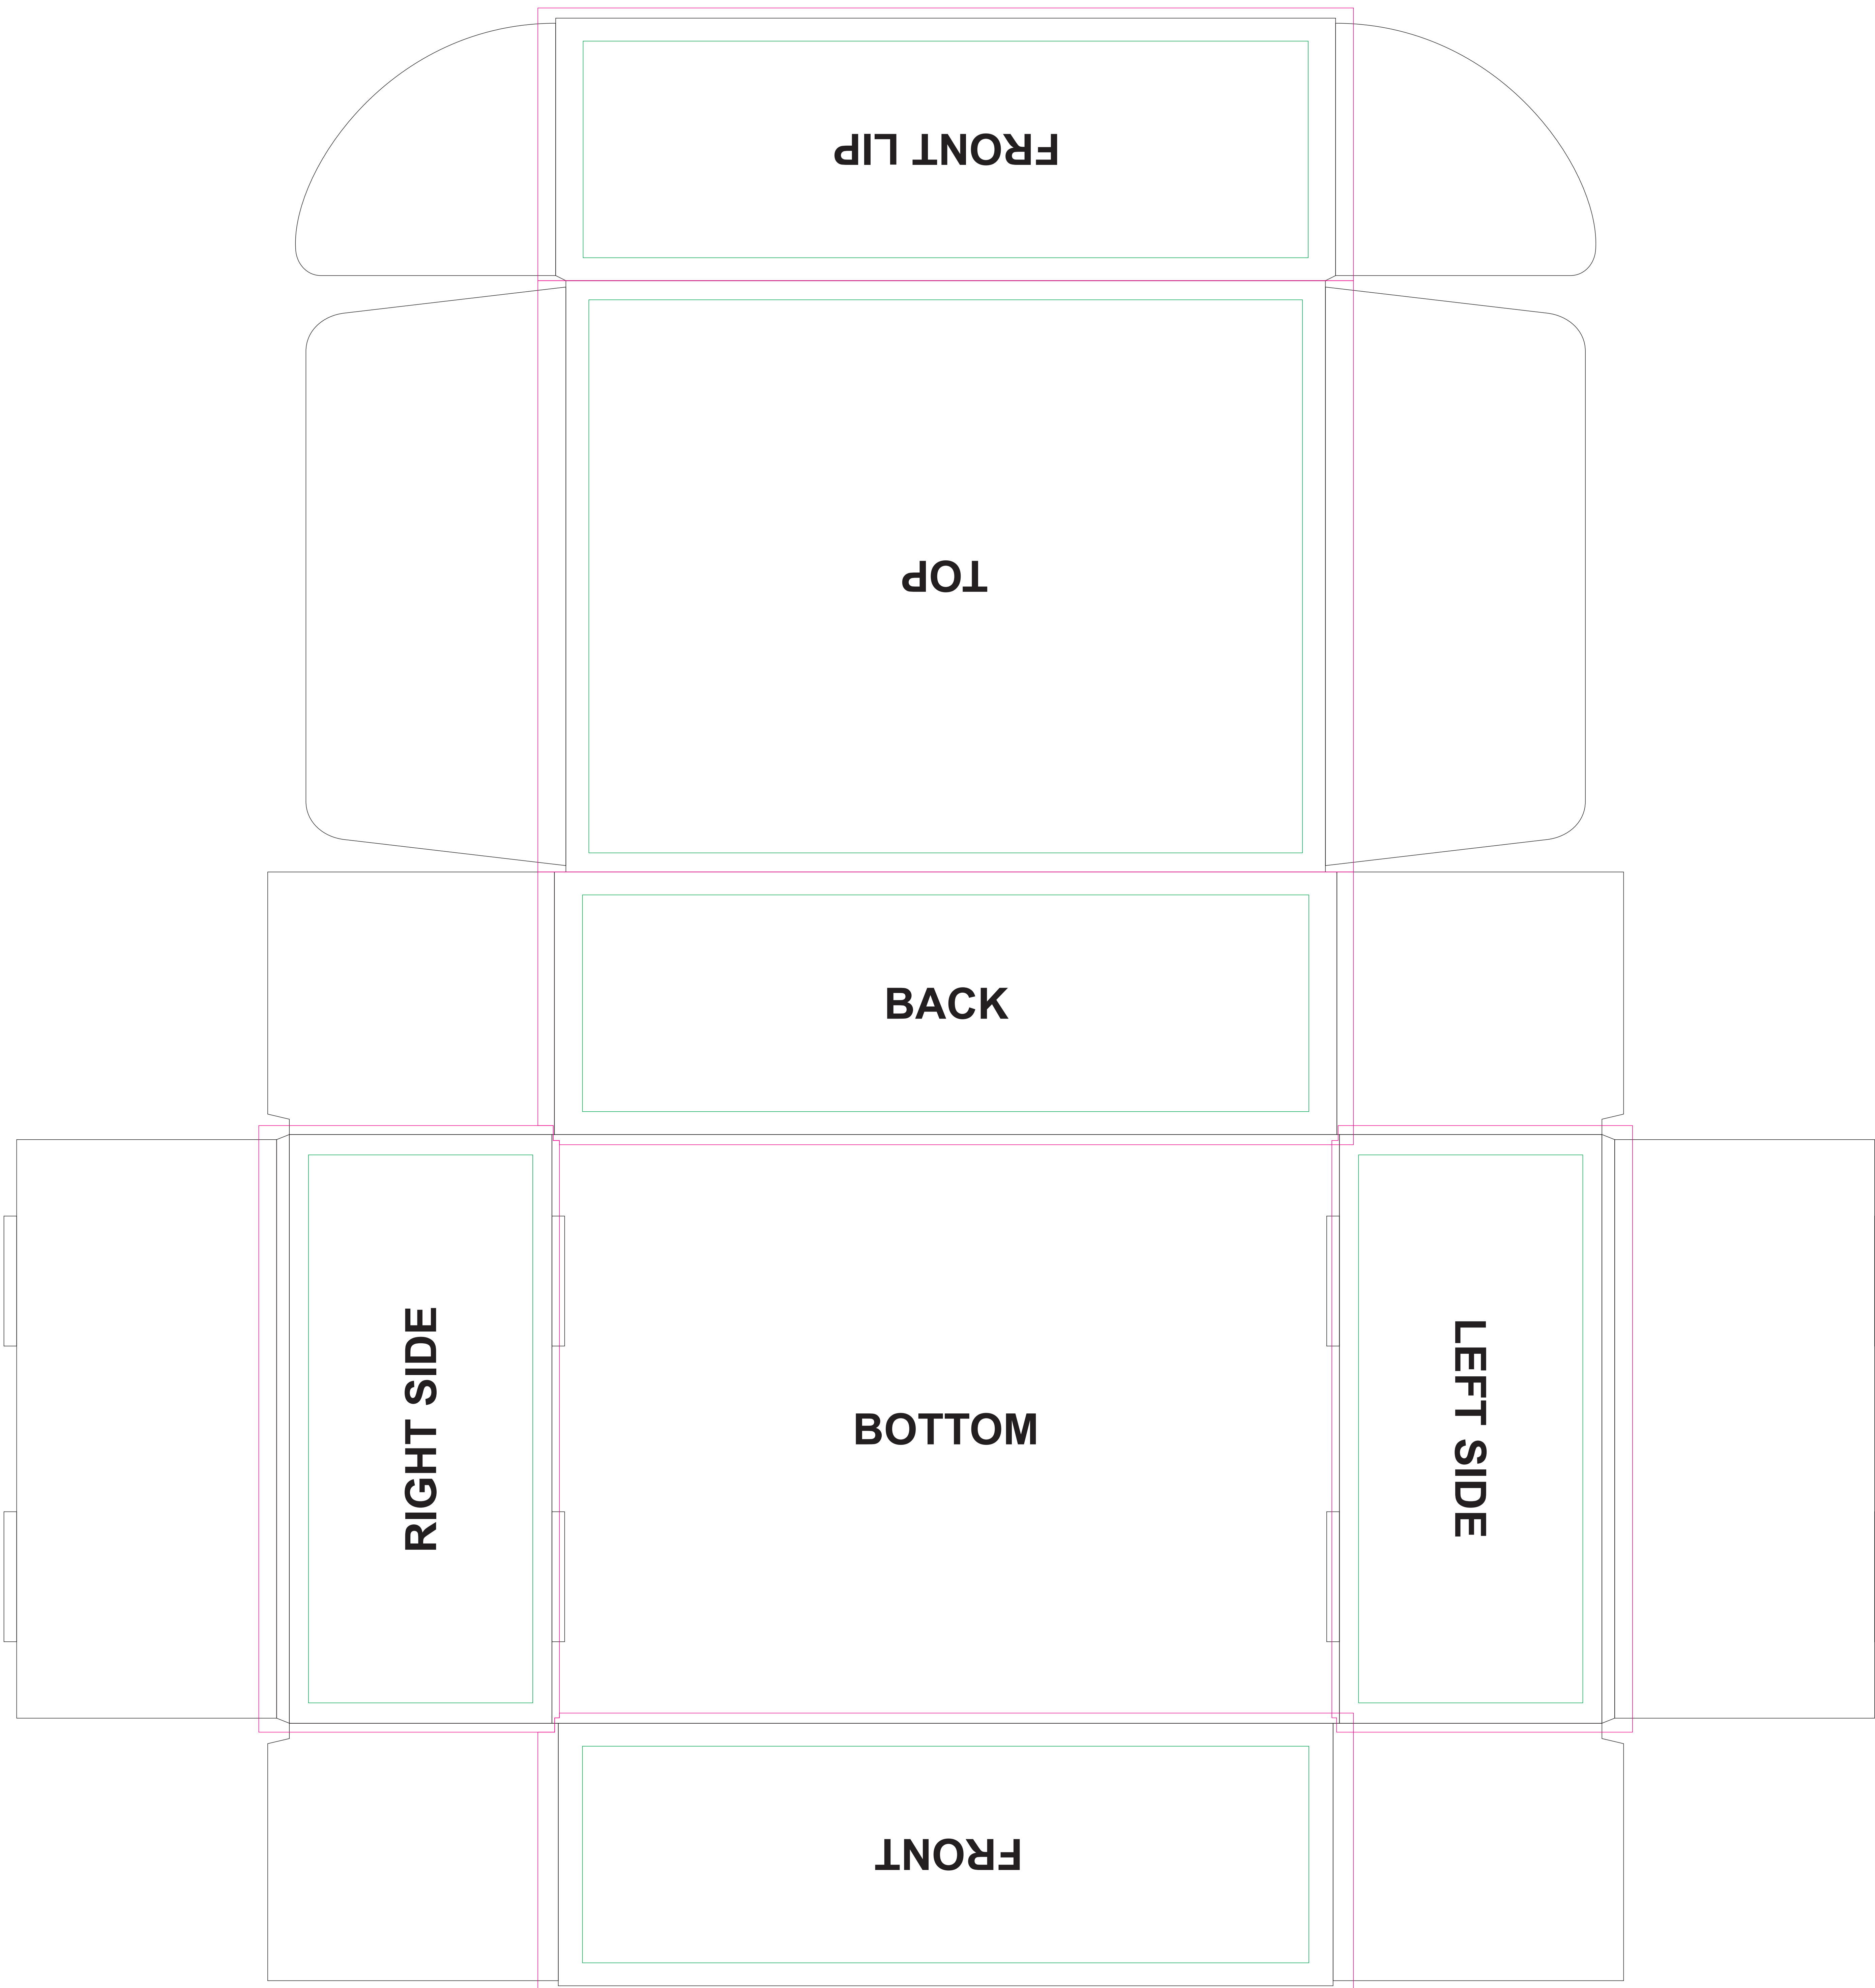

PG-AM-396-B-NT-0

Bianca Gift Box A - Natural

Please note:
This template is designed at 100% scale to size.
Rasterised artwork supplied at 300dpi to suit this template size,
is the minimum requirement for a high quality final print.
Please ensure all fonts are converted to curves.

SIZE OF BOX: 300 x 230 x 100 mm

OUTSIDE OF BOX

- Pink line indicates the full artwork area for background elements or graphics.
- Green line indicates the safe area. Nothing of importance must pass this line.
- Black line indicates the outlined shape of box.
- ⋯ Dotted line indicates the fold lines of box.

NB: We cannot print White on BOTH Craft & White Coated/Uncoated boxes.
All white from any image will not print, colours will not be a 100% colour match.

NB: All text in design MUST BE aligned as per position indicated on template.
Please Note: Black & Dotted line must be deleted when sent for print.